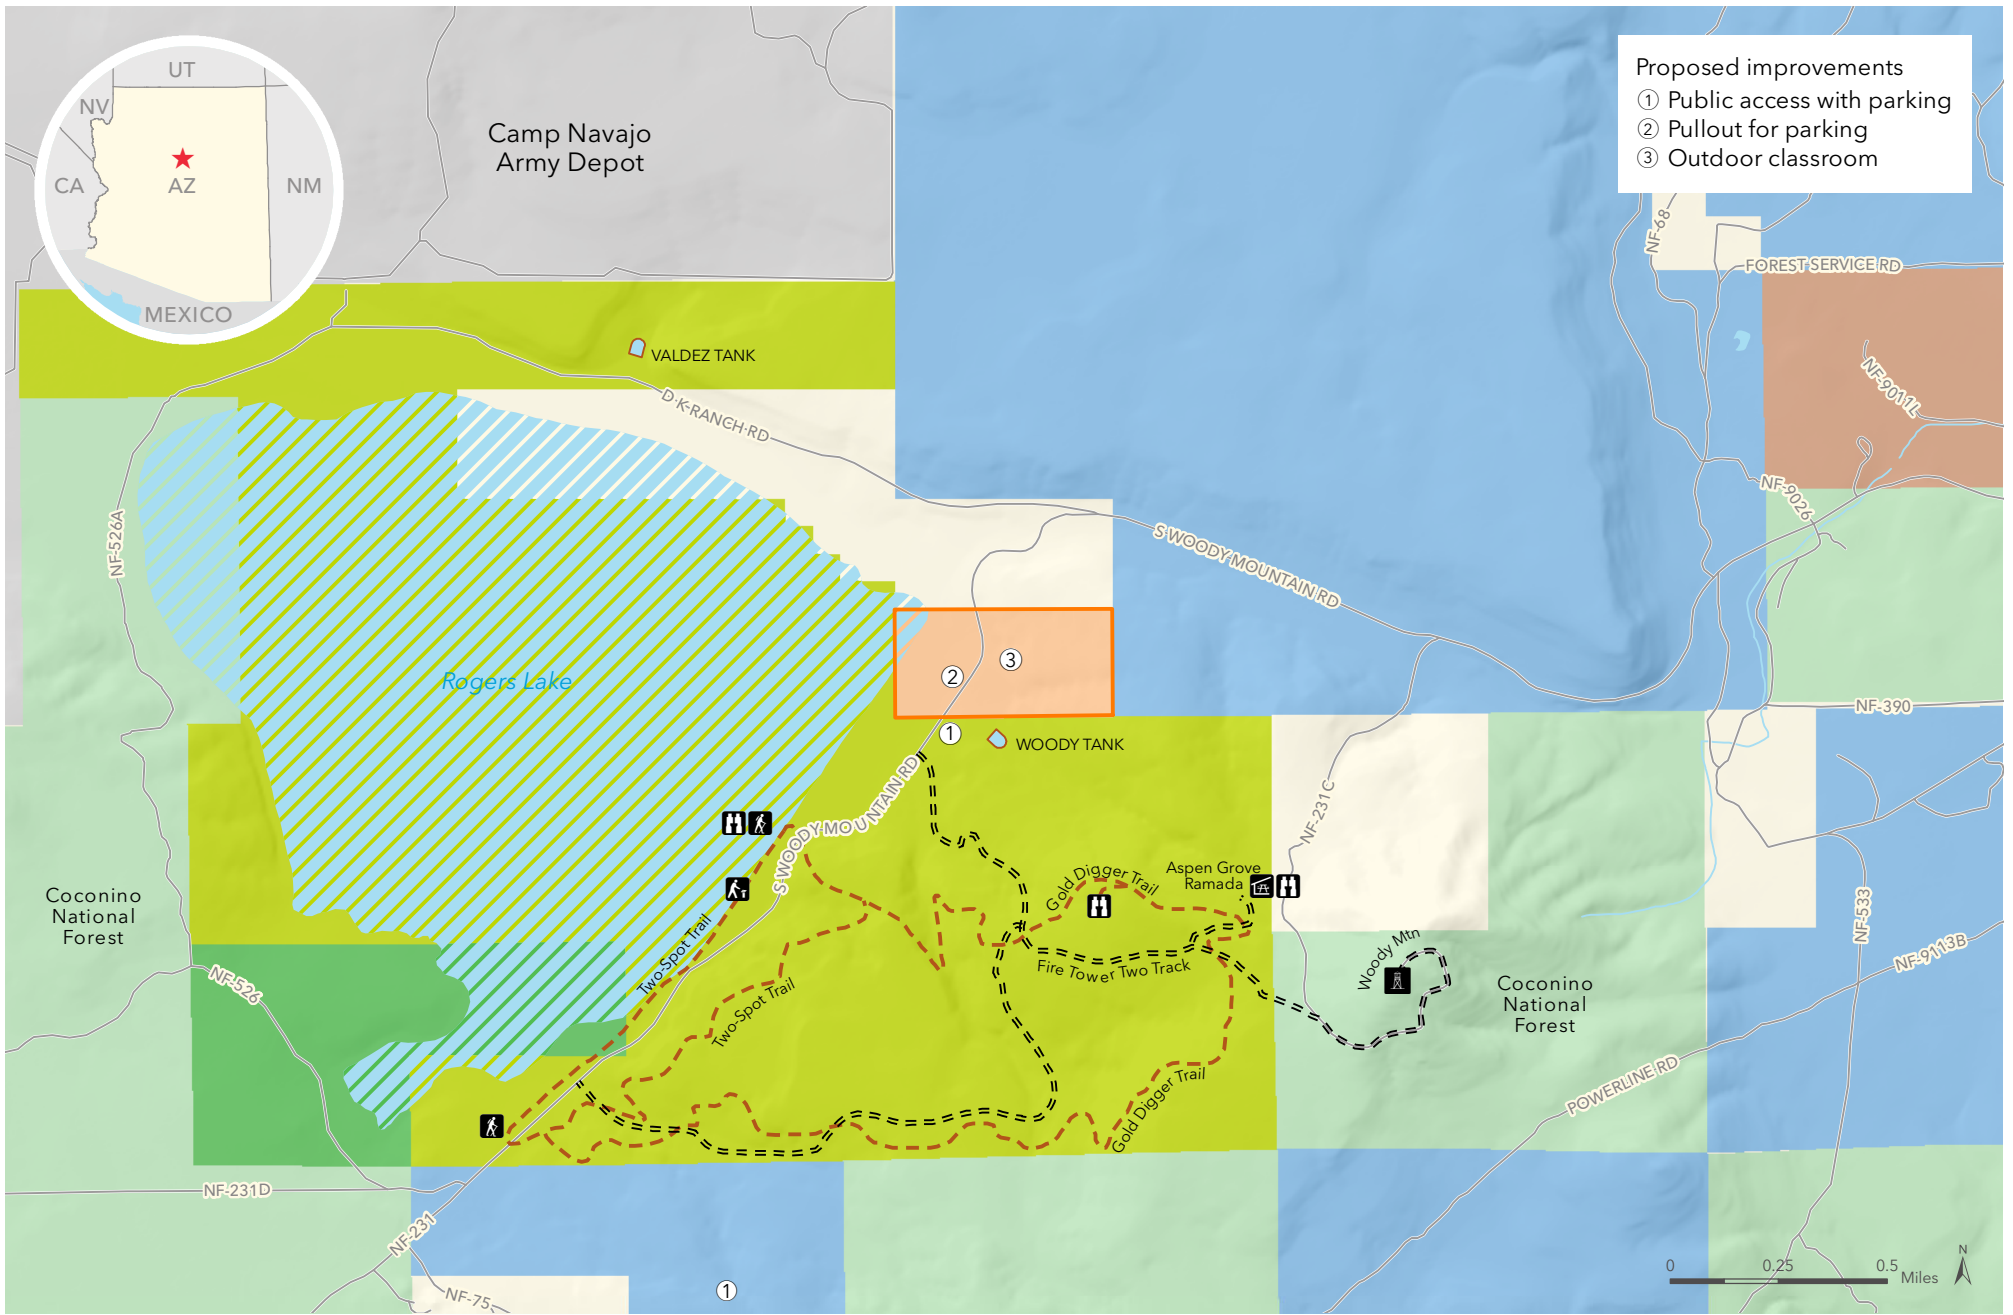

# Rogers Lake - Miller

COCONINO COUNTY, ARIZONA

June 28, 2018. Copyright © The Trust for Public Land. The Trust for Public Land and The Trust for Public Land logo are federally registered marks of The Trust for Public Land. Information on this map is provided for purposes of discussion and visualization only. [www.tpl.org](http://www.tpl.org)

- Miller property
- Rogers Lake County Natural Area
- Northern Arizona University Centennial Forest (State land)
- Flagstaff Arboretum
- Coconino County Frontiere property
- Wilderness boundary
- US Forest Service
- Other State land
- Military
- Peaks to Rim wildlife linkage corridor\*
- Arizona National Scenic Trail
- National Scenic Byway

# Rogers Lake - Miller

COCONINO COUNTY, ARIZONA

June 29, 2018. Copyright © The Trust for Public Land. The Trust for Public Land and The Trust for Public Land logo are federally registered marks of The Trust for Public Land. Information on this map is provided for purposes of discussion and visualization only. [www.tpl.org](http://www.tpl.org)

- Rogers Lake Community Forest
- Rogers Lake County Natural Area
- Northern Arizona University
- Centennial Forest (State land)
- Flagstaff Arboretum
- Coconino County
- Frontiere property
- US Forest Service
- Military
- Trail
- Two track (non-motorized)