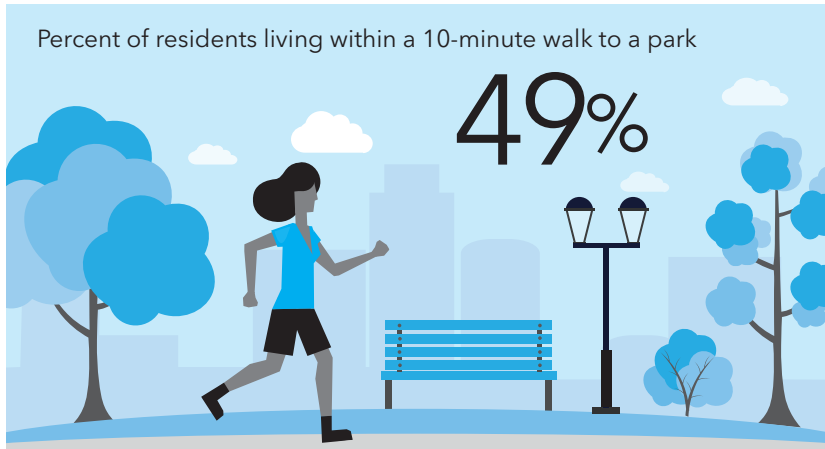

Houston, TX

CITY CHARACTERISTICS

Population	Daytime population change	Land area (acres)	Parkland as percent of adjusted city area	Density (people per acre)	Growth since 2010
2,333,285	29.9%	383,737	18.1%	6.3	11.1%