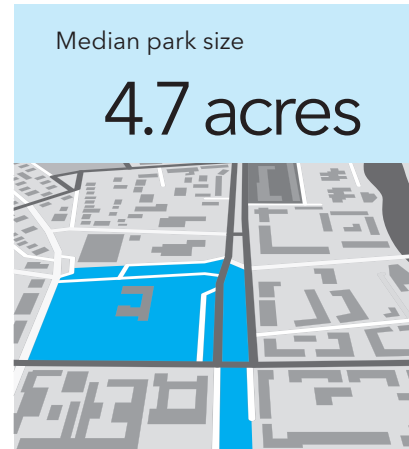

Houston, TX

CITY CHARACTERISTICS

Population	Daytime population change	Land area (acres)	Parkland as percent of adjusted city area	Density (people per acre)	Growth since 2010
2,333,285	29.9%	383,737	18.1%	6.3	11.1%