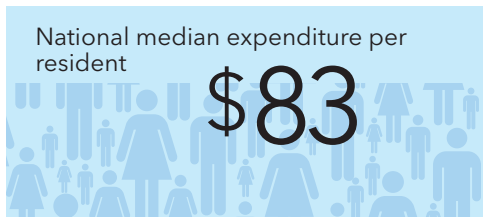

SPENDING

	Overall spending	Per resident
Public	$82,532,245	$35
Private	$21,821,064	$9
Total	$104,353,309	$44